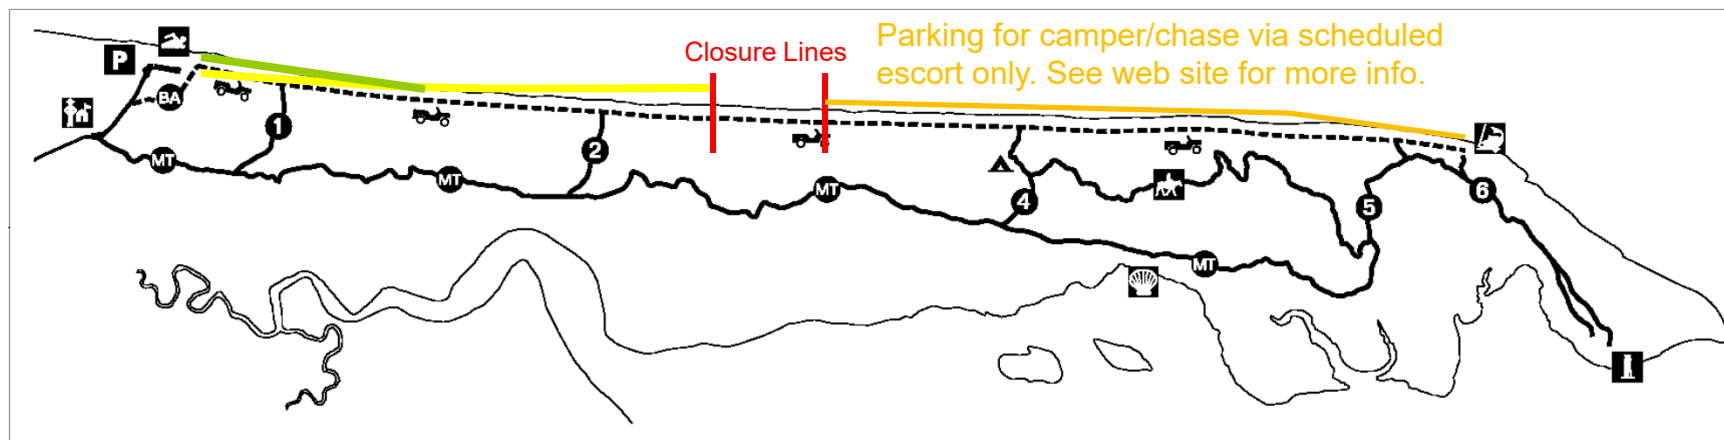

# Sandy Neck ORV Beach Parking

August 2018

- DAYTRIPPERS (**YELLOW**) please park perpendicular to the dune (30-ft. from the fence line).
- CAMPER/CHASE (**GREEN**) please park perpendicular to the dune (30-ft. from the fence line).
- CAMPER/CHASE (**ORANGE**) via scheduled escort.

Speed Limit is 5MPH

Gatehouse: 508-362-8300