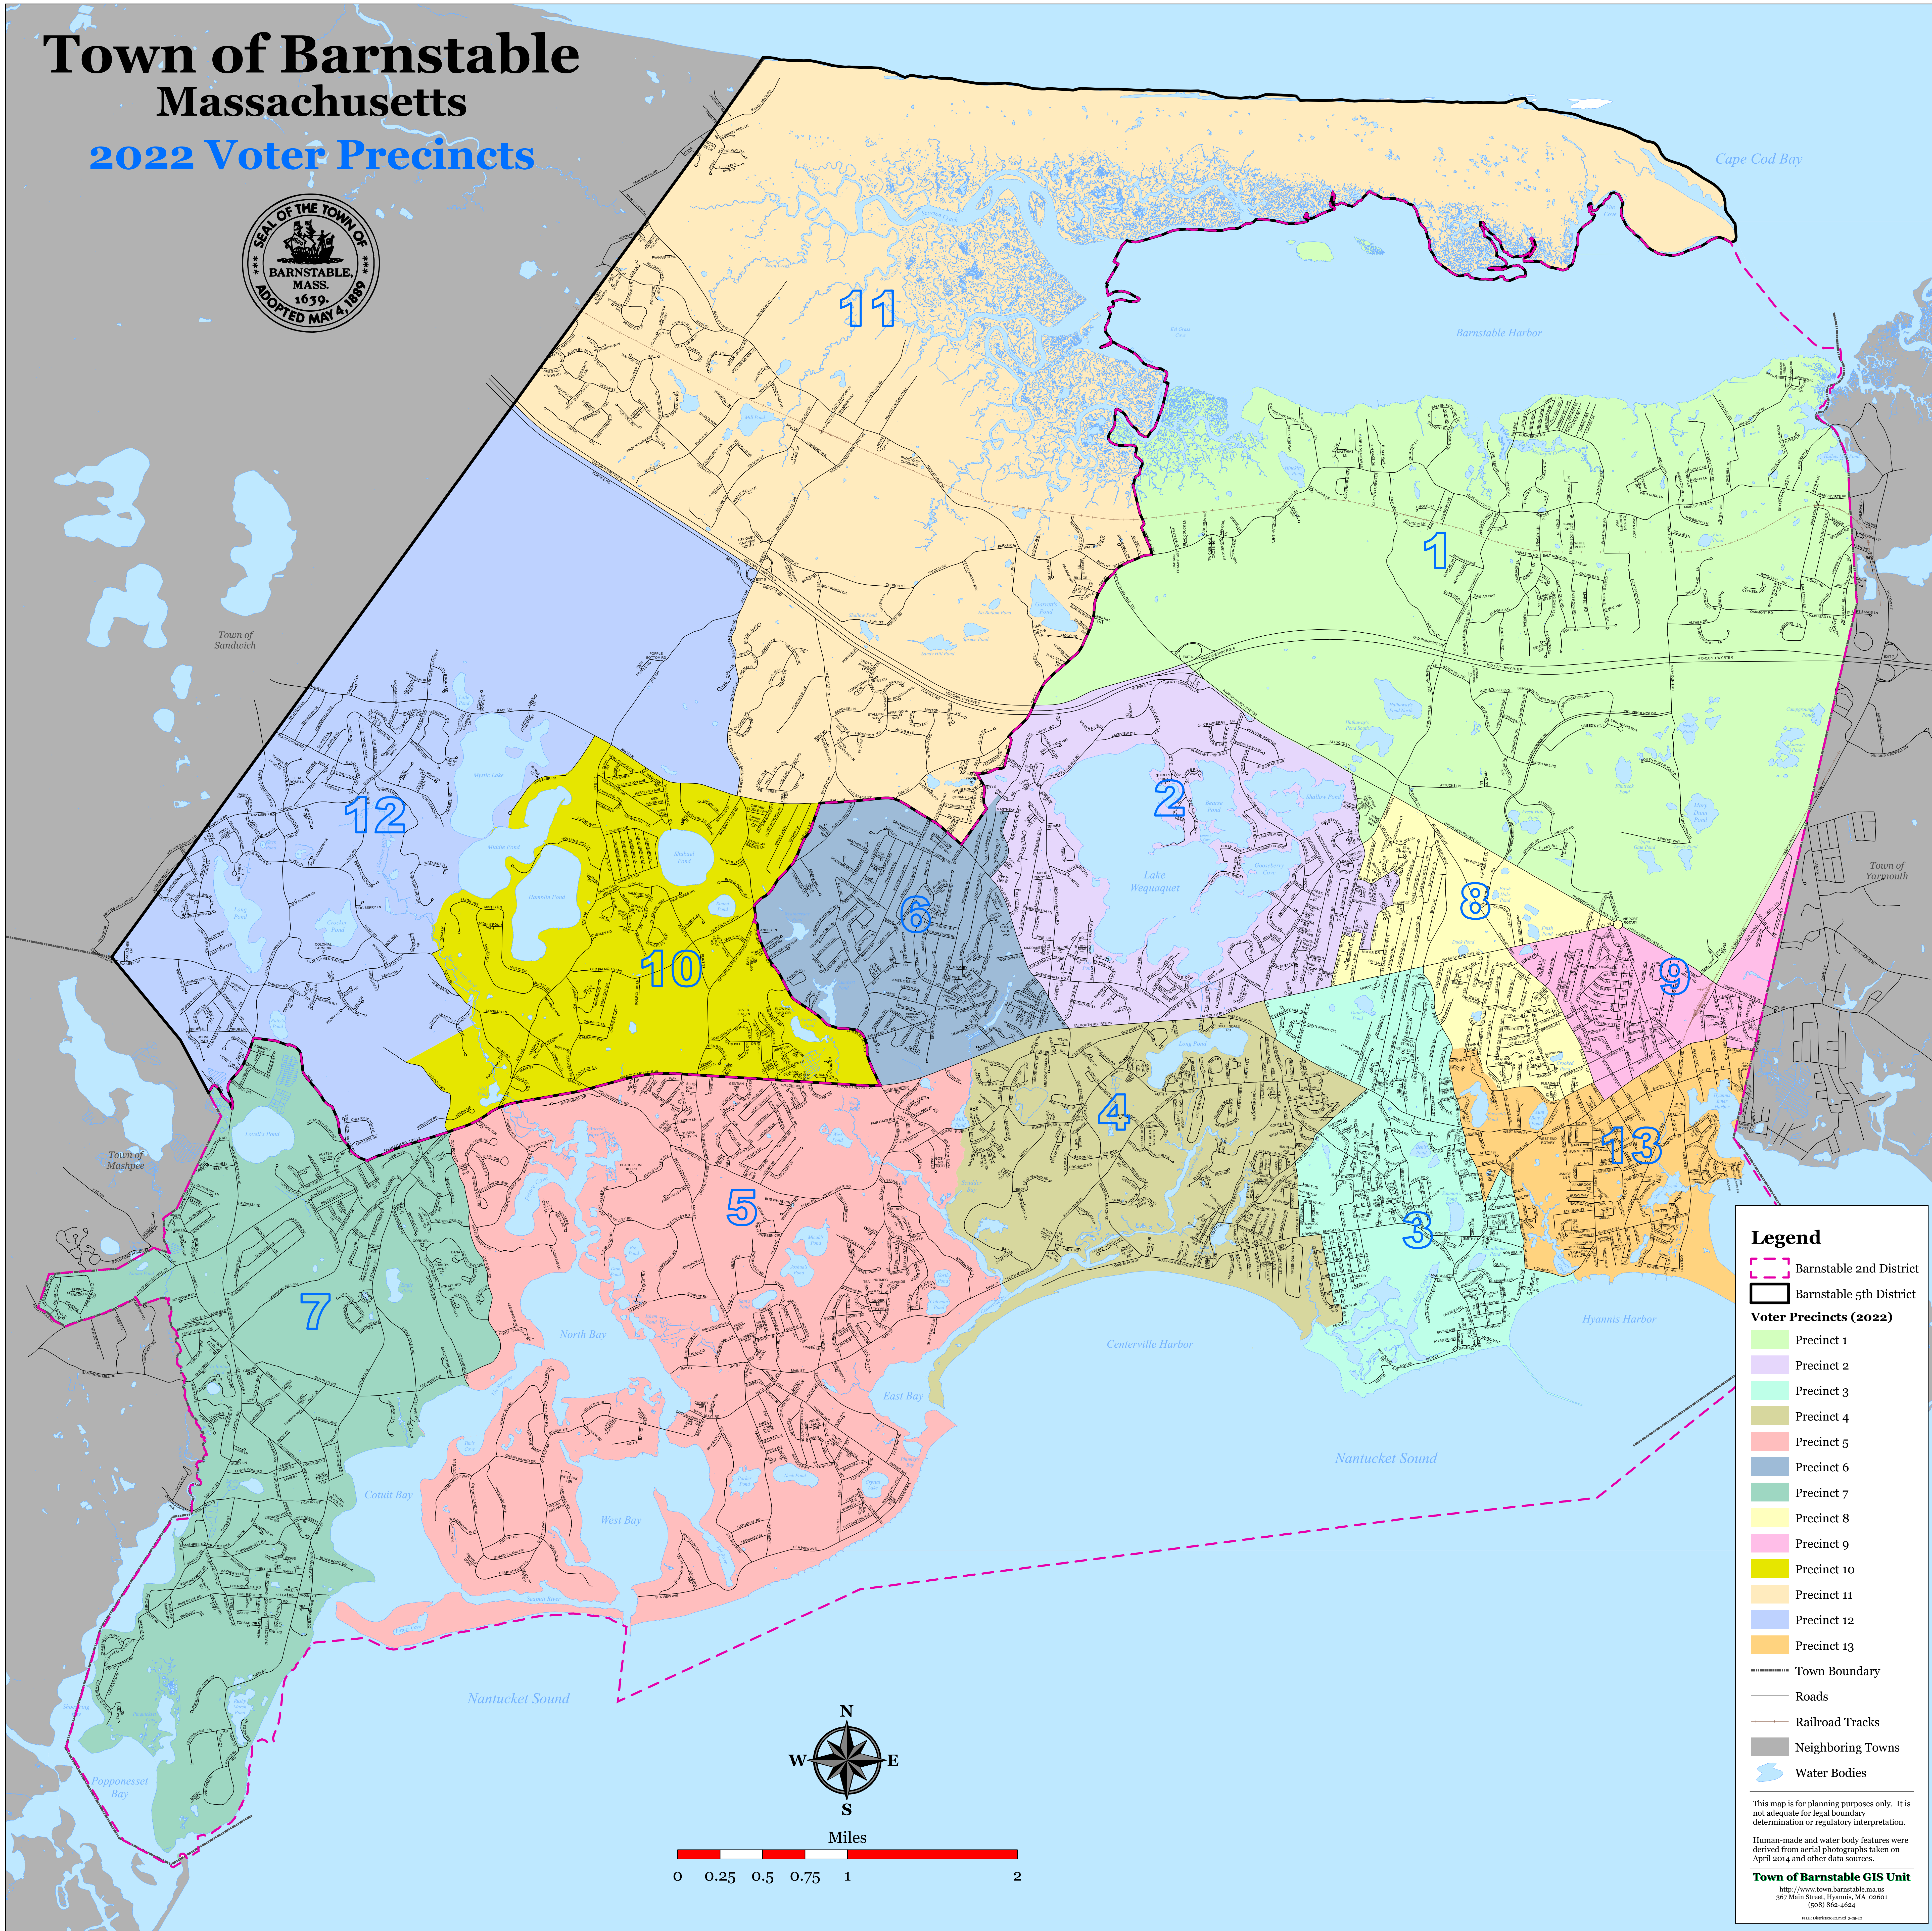

# Town of Barnstable Massachusetts 2022 Voter Precincts

**Legend**

- Barnstable 2nd District
- Barnstable 5th District
- Voter Precincts (2022)**
- Precinct 1
- Precinct 2
- Precinct 3
- Precinct 4
- Precinct 5
- Precinct 6
- Precinct 7
- Precinct 8
- Precinct 9
- Precinct 10
- Precinct 11
- Precinct 12
- Precinct 13
- Town Boundary
- Roads
- Railroad Tracks
- Neighboring Towns
- Water Bodies

This map is for planning purposes only. It is not adequate for legal boundary determination or regulatory interpretation.

Human-made and water body features were derived from aerial photographs taken on April 2014 and other data sources.