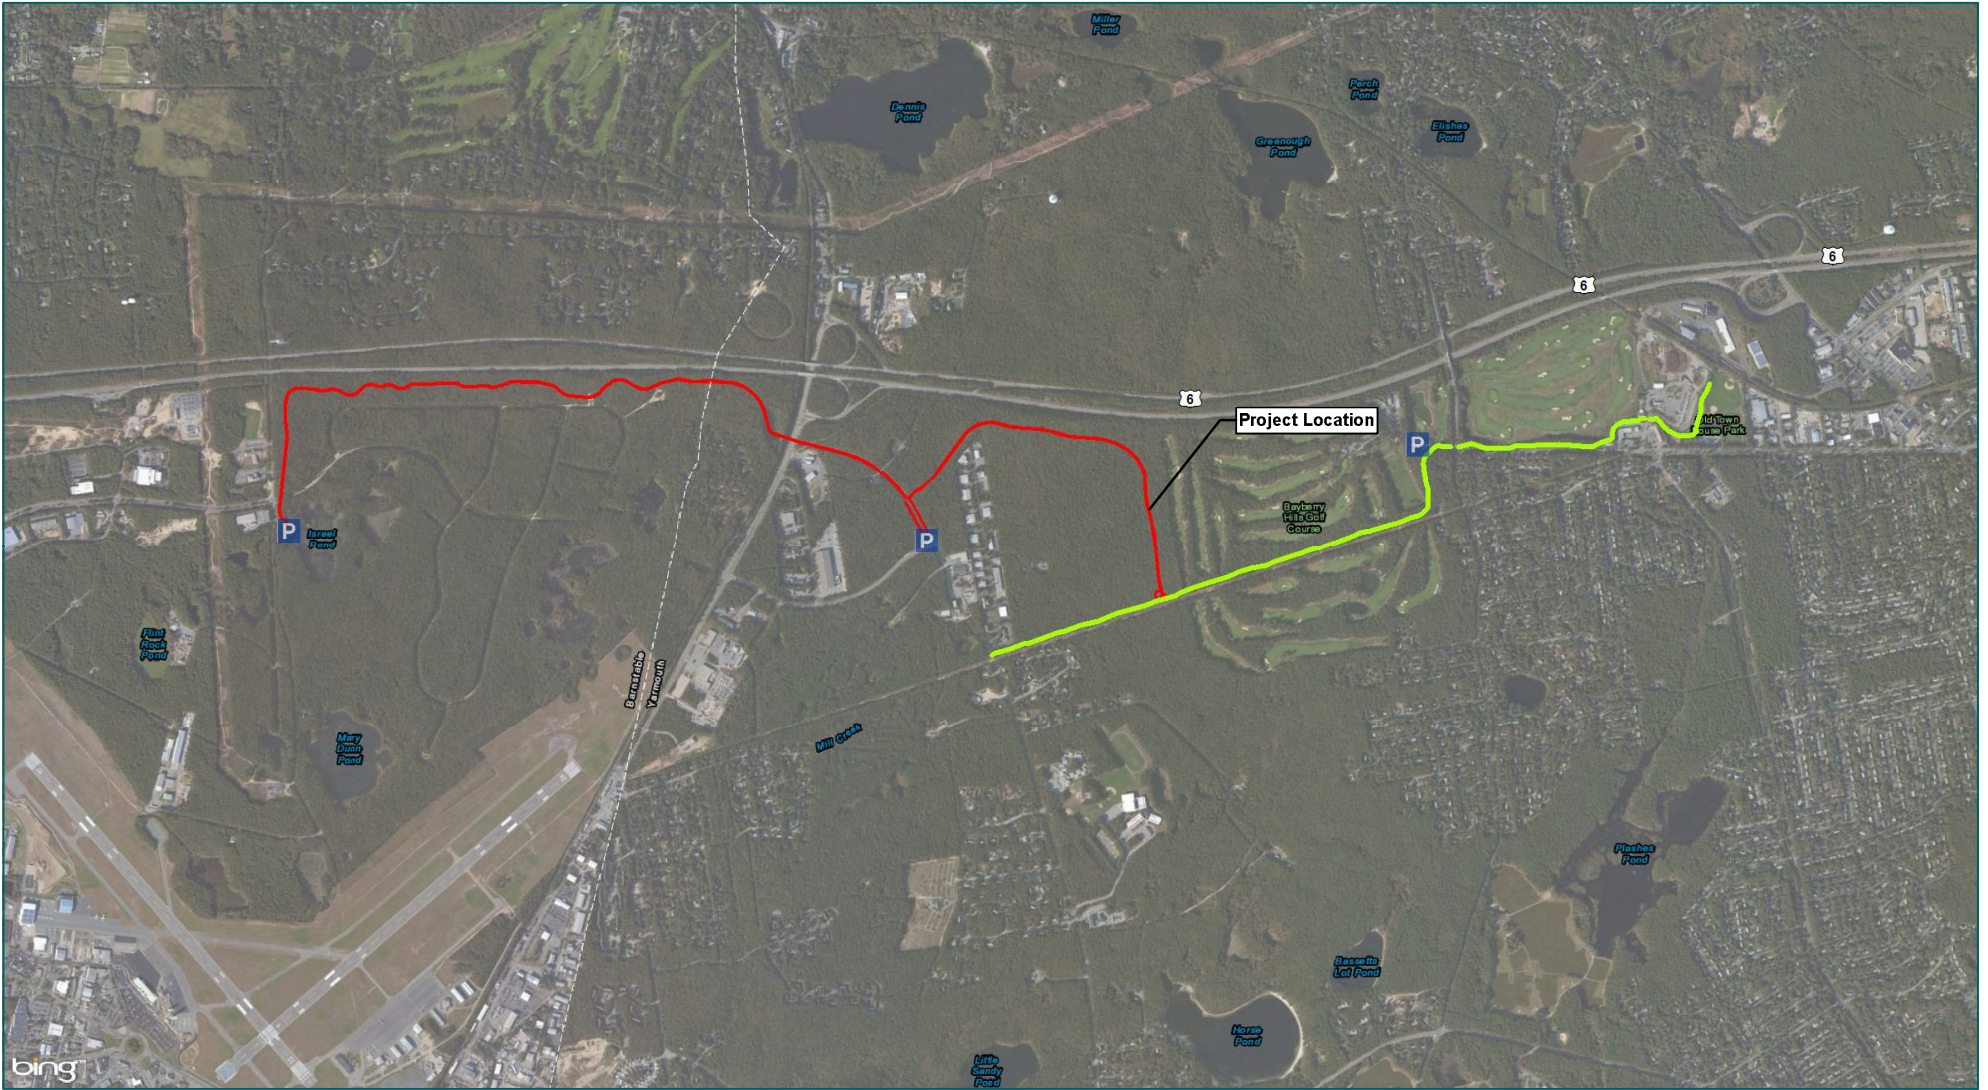

- New Alignment
- Existing Path Improvements
- P Parking Lot
- Town Boundaries

Figure 1 – Site Location Map

**Cape Cod Rail Trail Extension
Barnstable & Yarmouth, Massachusetts**

Source Info: MassGIS USGS Quadrangle

- New Alignment
- Existing Path Improvements
- P Parking Lot